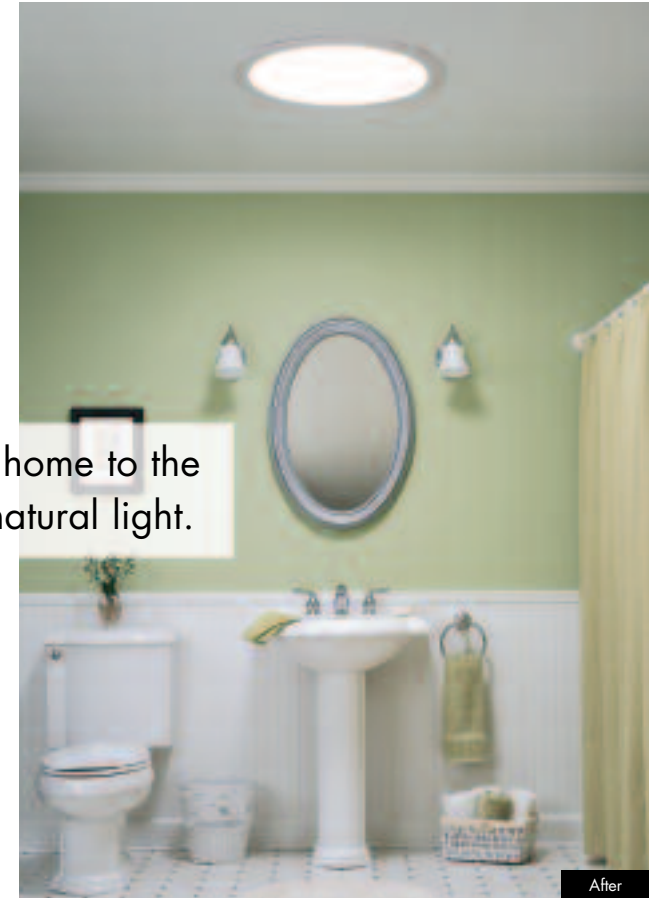

Flexible

Rigid

VELUX SUN TUNNEL SKYLIGHTS ARE PERFECT FOR

- Hallways
- Closets
- Stairways
- Bathroom
- Laundry rooms

CERTIFIED INSTALLATION AVAILABLE

VELUX Solutions offers a certified installer program to connect homeowners with licensed and insured contractors. Call VELUX Solutions at 1-866-358-3589 or visit www.VELUXsolutions.com.

IN TWO HOURS, THE WHOLE ROOM IS REDECORATED WITH NATURAL LIGHT

Before

After

A complete roof-to-ceiling daylighting system, the VELUX SUN TUNNEL skylight is the easiest, most affordable way to add style, beauty and value to your home.