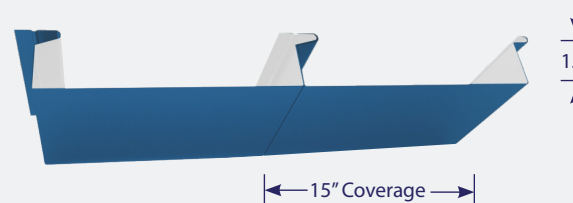

EAVESPAN SOFFIT

Designed to match commercial specifications, this sleek panel is available in smooth or perforated options.