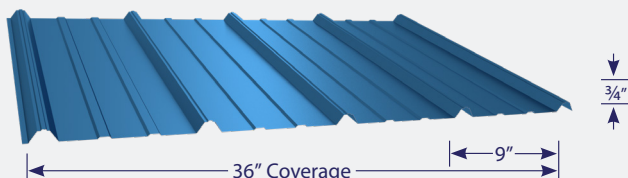

EXPOSED SCREWS

GULFRIB™

Durability, strength and ease of installation make this exposed fastener panel a top choice for many residential and agricultural applications.

5VCRIMP

Get that "Traditional" look of metal roofing from yesteryear with this classic exposed fastener roofing system.