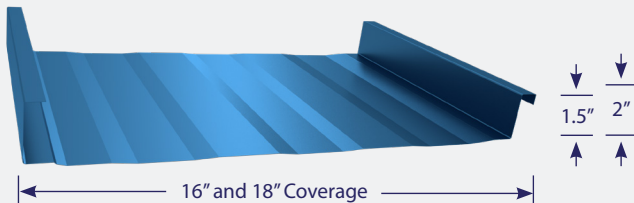

MEGALOC™ & VERSALOC™

These mechanically seamed panels offer 1.5 inch & 2 inch ribs and are ideal for commercial applications.