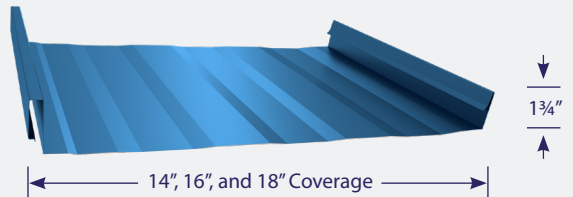

GULFSEAM™

A bold, 1 3/4 inch rib offers architectural distinction on this snap-lock system.