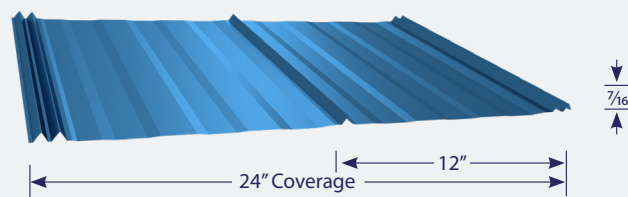

METAL ROOFING PROFILE GUIDE

*All measurements are nominal

HIDDEN SCREWS

GULFLOK™

An integrated screw flange makes this clipless, snap-lock system perfect for residential and light commercial applications.

GULFSEAM™

A bold, 1 3/4 inch rib offers architectural distinction on this snap-lock system.

MEGALOC™ & VERSALOC™

These mechanically seamed panels offer 1.5 inch & 2 inch ribs and are ideal for commercial applications.

EAVESPAN SOFFIT

Designed to match commercial specifications, this sleek panel is available in smooth or perforated options.

EXPOSED SCREWS

GULFRIB™

Durability, strength and ease of installation make this exposed fastener panel a top choice for many residential and agricultural applications.

5VCRIMP

Get that "Traditional" look of metal roofing from yesteryear with this classic exposed fastener roofing system.

GULFPBR™

Strength and durability make this exposed fastener panel a top choice for many commercial and residential applications.

GULFWAVE™

Ride the wave of architectural distinction with this 3/4 inch high rolling rib exposed fastener panel.

GulfCoast
SUPPLY & MANUFACTURING

THE TRUSTED NAME IN METAL ROOFING

ROOFING GUIDE

A COMPLETE SELECTION OF AVAILABLE COLOR AND PROFILE OPTIONS.

GulfCoast
SUPPLY & MANUFACTURING
METAL ROOFING PRODUCTS

888.393.0335
www.GulfCoastSupply.com

WWW.GULFCOASTSUPPLY.COM